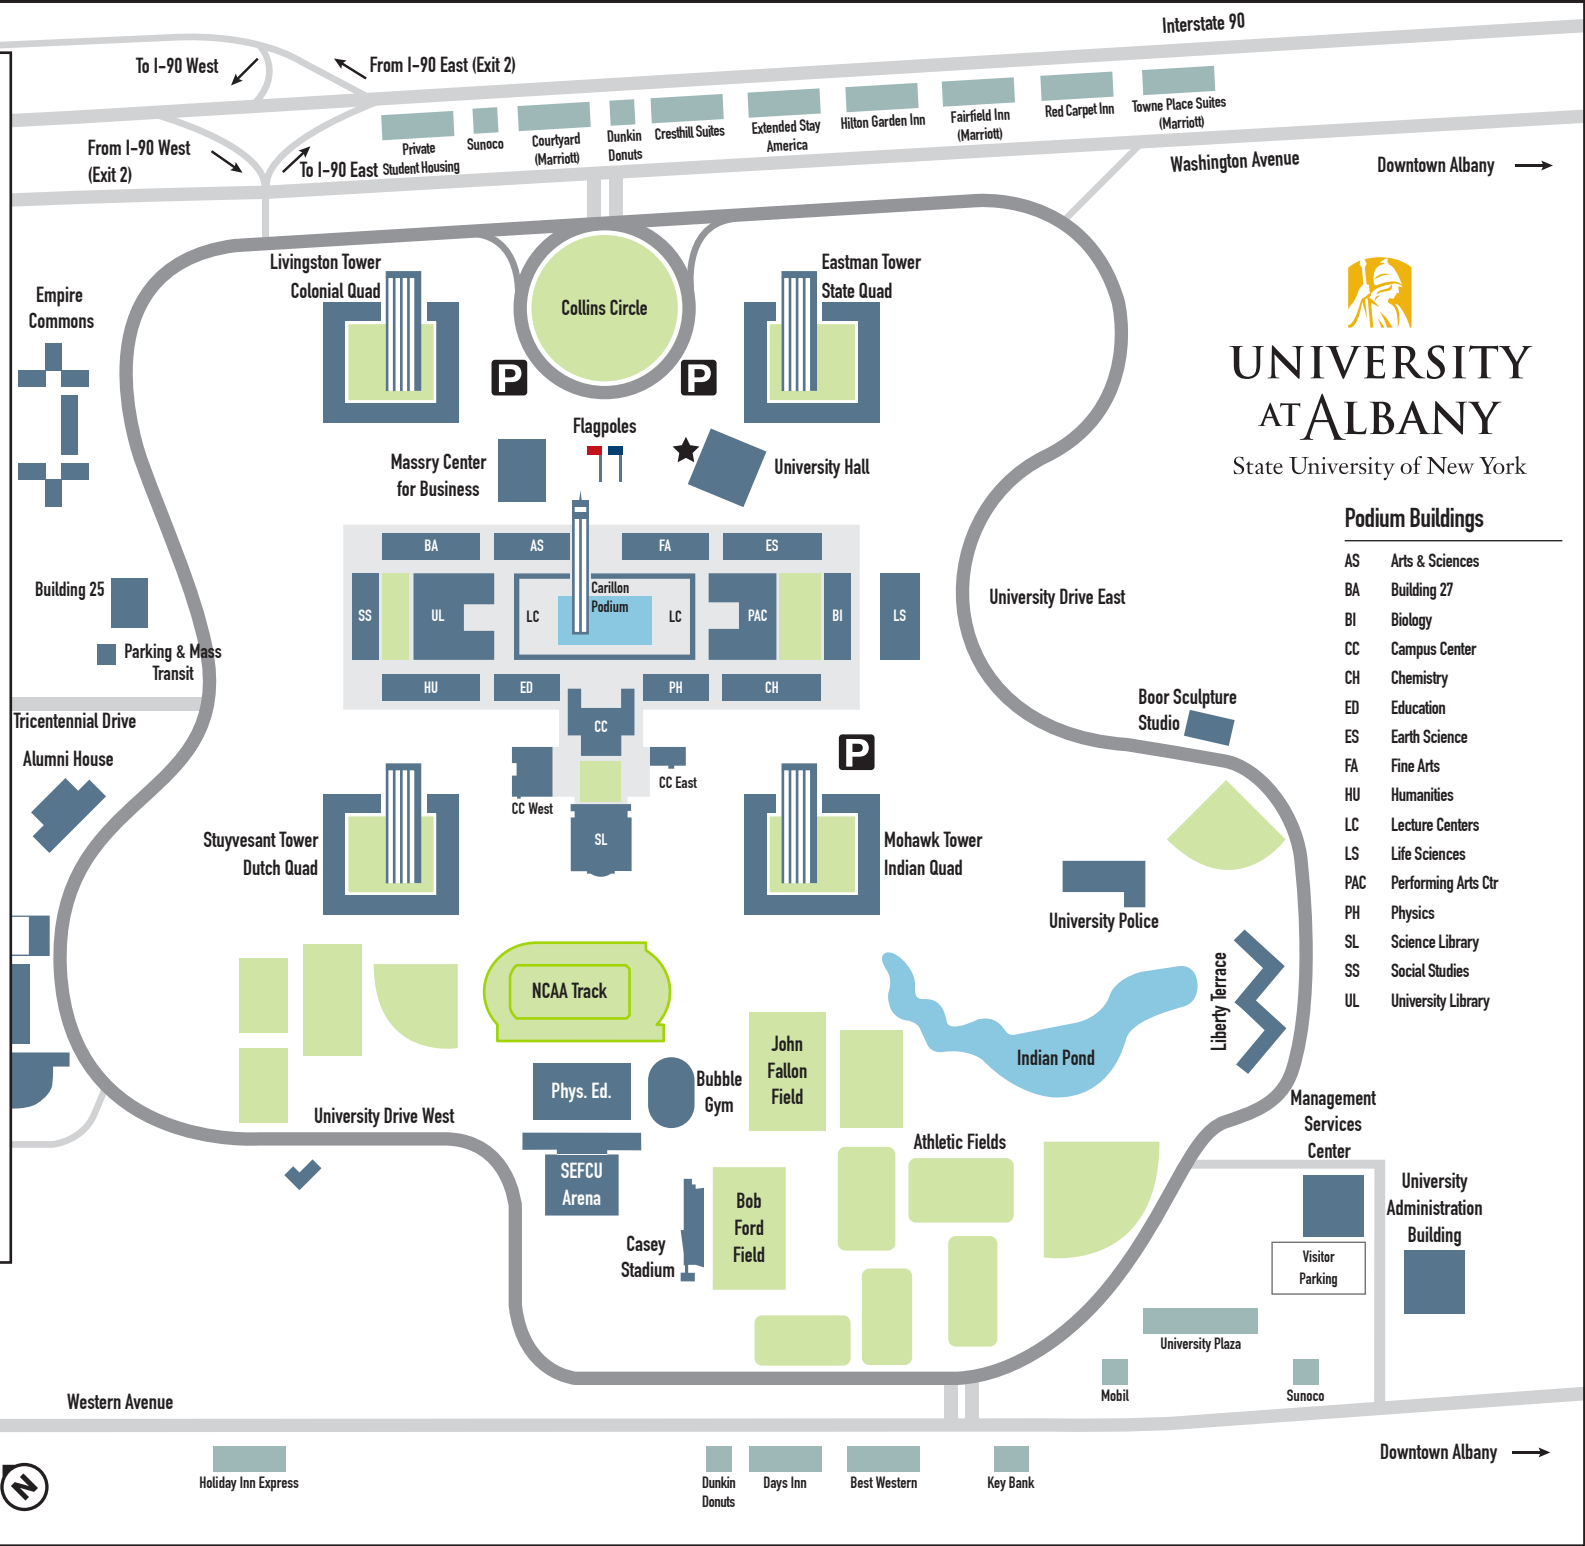

Directions

From the north

Take the Northway (I-87) south to Exit 1E onto I-90 east (Albany/Boston), then Exit 2 (Washington Ave/UAlbany) which leads right into the University at Albany.

From the south

Take the Thruway north to Exit 24. After the tollbooths, go onto I-90 east towards Boston to Exit 2 (Washington Ave/UAlbany) which leads right into the University at Albany.

From the east

Take I-90 west (towards Buffalo) to Exit 2 (Fuller Rd/UAlbany). At the traffic circle, take the 3rd exit onto Fuller Road. At the next traffic circle, take the 3rd exit onto the Washington Avenue ramp, then merge onto Washington Avenue at the traffic light. The University at Albany will be on your right.

From the west

Take the Thruway east to Exit 24. After the tollbooths, go onto I-90 east towards Boston to Exit 2 (Washington Ave/UAlbany) which leads right into the University at Albany.

On the campus

Once you arrive on campus, park in either of the Visitor's Lots off of Collins Circle or in the Campus Center's Visitor Lot indicated **P** on the map. The Undergraduate Admissions Welcome Center is located in University Hall indicated ★ on the map.

- Holiday Inn Express
- Dunkin Donuts
- Days Inn
- Best Western
- Key Bank

Downtown Albany →